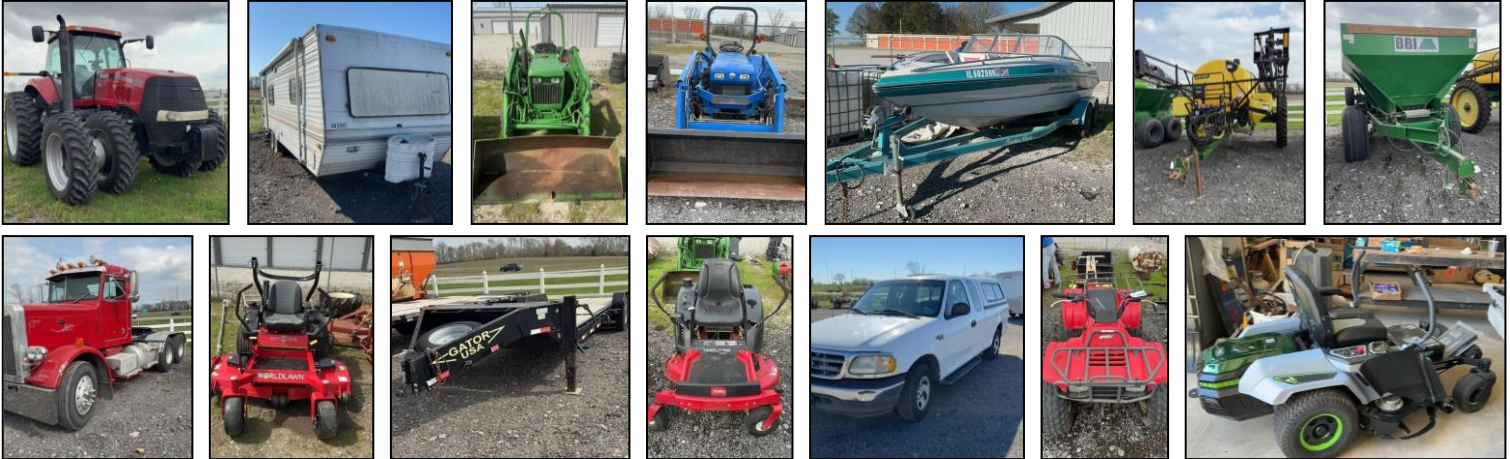

REGISTER/BID NOW at mollettauctions.com

9 ft & 24" Diameter Plastic Slides, White Vinyl Fencing, Fence Items, Scotts Spreader, Oil Drain Pans, Steel Drums, Tractor Tires & Rims, Used Tires, 36" Cut 16.5hp Riding Mower, Yanmar 2010 Tractor 3cyl Diesel, Befco 3pt Mower 60in, 3 Point Carrier, Dirt Scoop 30x30, Worldlawn Zero Turn Mower 60in Deck, Shelving Unit, Garage Door Opener, Factory Wide Front IH, 6ft Bushhog, Oil Container on Display Cabinet, 420 or 430 John Deere Hood, 3pt 25gal Sprayer, Gravely Zero Turn 52: Deck, Fire Hydrant, Power Washers, Craftsman Snow Blower, Rell Push Mower, Lawnboy Mower, Earthquake 22" Trimmer, Honda 3813 Garden Tractor, Air Compressor, Golf Cart Tires, Steel Folding Sawhorses, The Bone Creeper, 650 John Deere Tractor w Loader, MTD Pro Kohler Engine 60" Deck, Push Plate, Reese Hitch, Tilt Bed Hydraulic Cylinders, Feeders, Galvanized Lids, Cub Cadet LT1045 Garden Tractor, Tor Z420 Zero Turn Mower, Craftsman Tiller, Garden Tractor Lift, 4ft 3pt Garden Disc, Wood Burning Stove, Wards Tiller, Kawakaki Bayou 220 4Wheeler, Yard Cart, Scorpion 25gal 12v Sprayer, Snapper 14.5 HP Mower, Snapper LT200, Yamaha 200 Blaster ATV, John Deere LX170 Lawn Tractor, John Deere LX176 Lawn Tractor, John Deere 316 Garden Tractor, John Deere 38" Deck, John Deere LT133 Lawn Tractor, John Deere 155 Lawn Tractor, Cub Cadet LT1042, John Deere C300 Garden Tractor, John Deere 316 Garden Tractor, John Deere F725 Front Mount Mower, Agri Fab HD1000 Yard Vac, Toro Grounds Master 117 Front Mount, Craftsman 8hp Garden Tractor, Single Axle Trailer 5x8ft, 3pt Dirt Pan, Woods 3pt 5ft Blade, Homemade Yard Trailer, 6ft ATV Aluminum Folding Ramps, TC30 New Holland Tractor w 7038 Loader, SQ600 Squealer Cutter 3pt, 50in Extra Wide Lawn Sweeper, 5ft Steel Tank Yard Roller, Meat Hanging Rail, Goat Table, 12ft Roller Conveyer, 300gal Fuel Tank on Stand, Pontoon Boat Trailer 18ft Long, Boat Dock 6x18, Sea Sprite Boat 20ft Long, Used Oil Totes, Massey Ferguson 7ft Sickle Mower, Harrow Parts, Ferguson 2 Bottom Plow, John Deere 2600 6 Bot Plow, Tebben Applicator Bar w Shields, Homemade Boom for Backhoe, Homemade Backhoe Attachment, Backhoe Forks, Homemade PTO Driven Air Compressor, Goodyear Implement Tire, 445/SOR22.5 Super Singles on Aluminum Rims, Quick Hitch w Top Link, Quick Hitch, 1000gal Water Only Poly Tank, 1300gal Water Only Poly Tank, Old Auger Tube, 66x43.00 25 NHS Floater Tires, Sldwinder Ditcher, Cultivator Shovels, Case IH 275 Magnum, Case IH 183 Danish Tine Cultivator, Case 100 Cultivator, Bestway Field Pro 3 1200 Sprayer, Best Way Field 3 1200 Sprayer, BBI Spreader, Adams Fertilizer Tender, Mayrath 6in Auger, 2021 Gator 16k Tilt Trailer 25ft Deck, 2021 Elite 22.5k Trailer, Bradford Gravity Wagon, Gravity Wagon, Steel Dump Trailer, 1983 Peterbilt 359, Skyline Layton 250LT, John Deere 7000 6row Planter, 10ft Rotary Chopper, Tank Buggy, 6ft Rotary Chopper, Yard Cart, Door or Glass Dolly, Short Ramps, Snapper Walk Behind Mower, Maytag Refrigerator, 3Wheel Golf Cart, Ford 3400 Tractor, Kingkutter 6ft Rotary Chopper, 2002 Ford F150, Steel Gates, 1 1/2 HP Electric Motor, Rolls 3/4 Plastic Water Line, Go Power Electric Riding Mower, Craftsman Lawn Vacuum, Parker Lawn Sweep, Garden Fabric, Bailer Twin, Agri Fab Spreader, Dual Wheel Wheelbarrow, **KEEP CHECKING MOLLETTAUCTIONS.HIBID.COM - MORE ADDED DAILY!!!!**