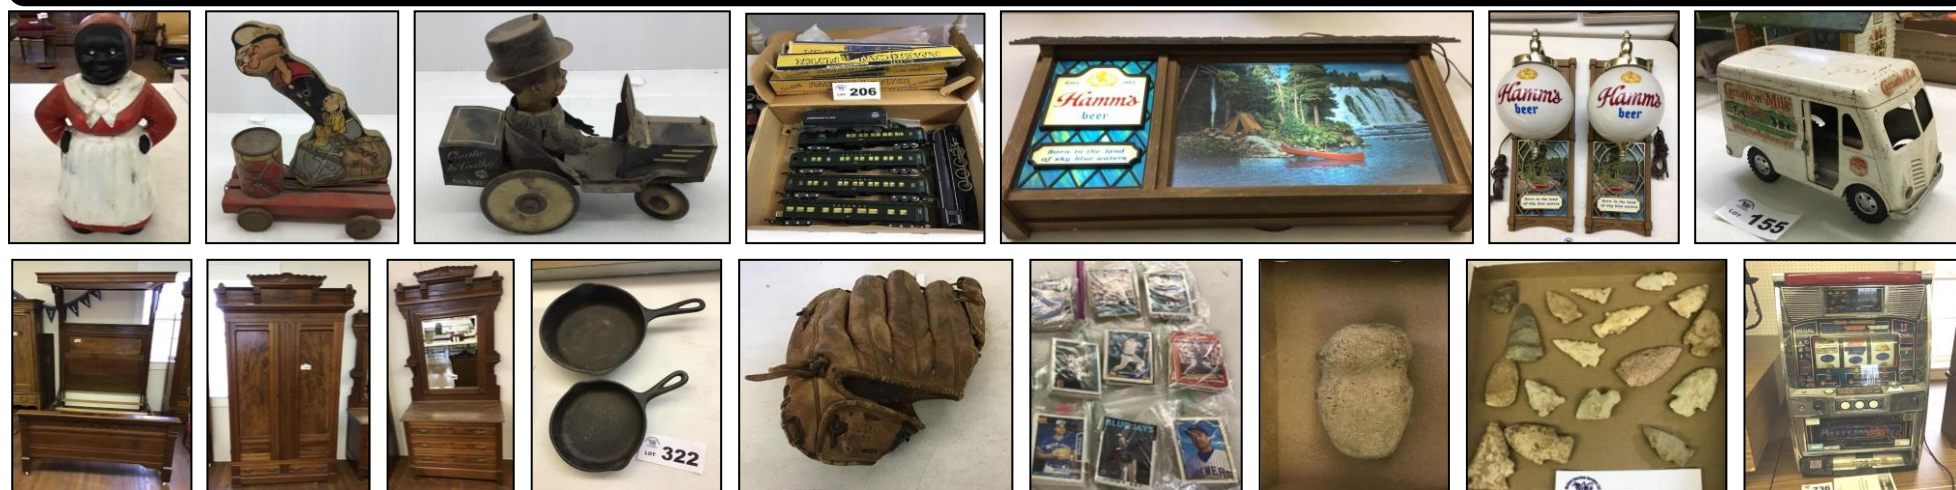

SIMULCAST LIVE & ONLINE

NEW YEARS DAY 2023 AUCTION

JANUARY 1st 2023 at 9AM

Bond County Fairgrounds 608 Ridge Ave., Greenville-IL

SIMULCAST FOR BOTH LIVE & ONLINE BIDDING

PREVIEW ITEMS on Location – Dec. 31st 4-6PM

Checkout will be Day of Sale, Jan. 1st 2023, until 5PM

VIEW ONLINE/PREBID NOW mollettauctions.hibid.com

ANTIQUES/COLLECTIBLES: Lehman's Heater, Ornamental Corner Shelf, Stained Glass Lamps, Bead Shade Lamp, Three Tulip Shade Lamp, Gas Lantern, Oil Lantern/Lamps, Mini Rose Spoons, Dazey Churns, Table Runner with Attached Bell, Milk Bottles, Ornamental Globe, Small Glass Bottles, Pie Basket, Green Glass, Gold Glass, Baskets, Gone with the Wind Collector Plates, Comic Books (Mad & Cracked/Gold Key/Archie/Shazam/Marvel Star Wars/Charleston), Music Box, Trinket Boxes, Glass Ware, Crystal Leaf Snack Set, Hand Painted Nippon Tea Set, Winterling Bavarian Germany China, Porcelain Decorative Ball and Stem Set, Glass Ware, Cigar Boxes, Tobacco Tins, Parcel Post Mailing, Snack Sets, Iron Trivet, Wooden Barrel Spigot, Cut Glass, Tea Set, Pink Hobnail Dish with Lid and Spoon, Vintage Roy Rogers, Davy Crocket, Robin Hood and Gene Autry Books, Toothpick Holders, Salt Cellars, USA Keen Cutter 22, PET Milk Book, Magazines, Sheet Music, Letter Plate, Glass Stoppers, Mateus Sogrape, Beard Trimmer, Brass Knobs, Wax Stamp, Prince Albert Bag, Ornamental Items, Fighting Blue Devils 101st Cavalry Banner, Knitted Pieces, Fancy Needle Work, Railroad Lantern, Quaker Maid Full Quart Can, Skeleton Keys, Marbles, Bond County Dog Tags, Metal Chandeliers, Metal and Red Glass Hanging Light, Trademark Poker Slot Machine w Tokens, Horse Head Pole Toppers, Wash Boiler w Lid, Floor Lamp, Northwestern Phonograph Works Record Player, Baby Buggies, Smoking Stand, Wash Boiler, Copper Air Horn, Metal Box, Stained Glass Window, Wooden Telephone Box (missing inside pieces), Wagner and Griswold Skillets, Central Pacific RR Train Toilet, Lunch Box, Film Projector, General Electric Radio, Jack Frost Fan, Triple Wood and Metal Pulley, Sinclair Opaline Motor Oil Bucket w Lid, USA Pottery, Floraline, Hull Pottery, Haeger Pottery, Old Silverware, Shawnee Bowls, Sad Iron, Crock Jar, Open Lace Milk Glass, Decanters, Mallet and Wooden Tray, Ironstone Dishes, Child's Ironing Board, 1952 Illio, University of Illinois Yearbook, Thermos Set, Wooden Boxes, Advertising Pieces, Church Banks, Bond County Legumes Display, Bullet Pencil Display, Chain Purse, Compacts, Oil City Cast Iron Derrick Lantern circa 1900, Dinner Bell, Old Valentines Cards, Bronze and Rosewood Flatware, Brass Cups, Brass Horse Clock, Masters of the Universe TV Tray, Coca Cola Ad

VINTAGE ITEMS: Stitched God Bless our Home Picture, Stained Glass Lantern, Rug Beater, Blessed Be Thy Holy Name Viaticum Box, Lady Binoculars w Case, Stained Glass Kaleidoscopes, Oil Lamp, Coffee Grinder, Lunch Box, 1800s Bread Pan, Lipton Tea Tin, Coffee Glass Canister, Ornamental Lamps, Indiana Glass King's Crown Thumbprint, Glass Chicken Waterer, Fenton Clear to White Opalescent Hobnail Lidded Candy Dish, Paper Dolls, Round Aluminum Lunch Bucket, Hat Box, Indiana Glass Pieces, Lamp Wall Bracket, Apple Peeler, Hook, Quilts, Whistle, Shaving Cup/Brush/Mirror

BLACK AMERICANA: Salt and Pepper Shakers, Notepad Holder and Syrup Plastic, McCoy Cookie Jar, Bell, Small Statue, Spice Containers, Ceramic Preacher, Cast Iron Mammy Bank